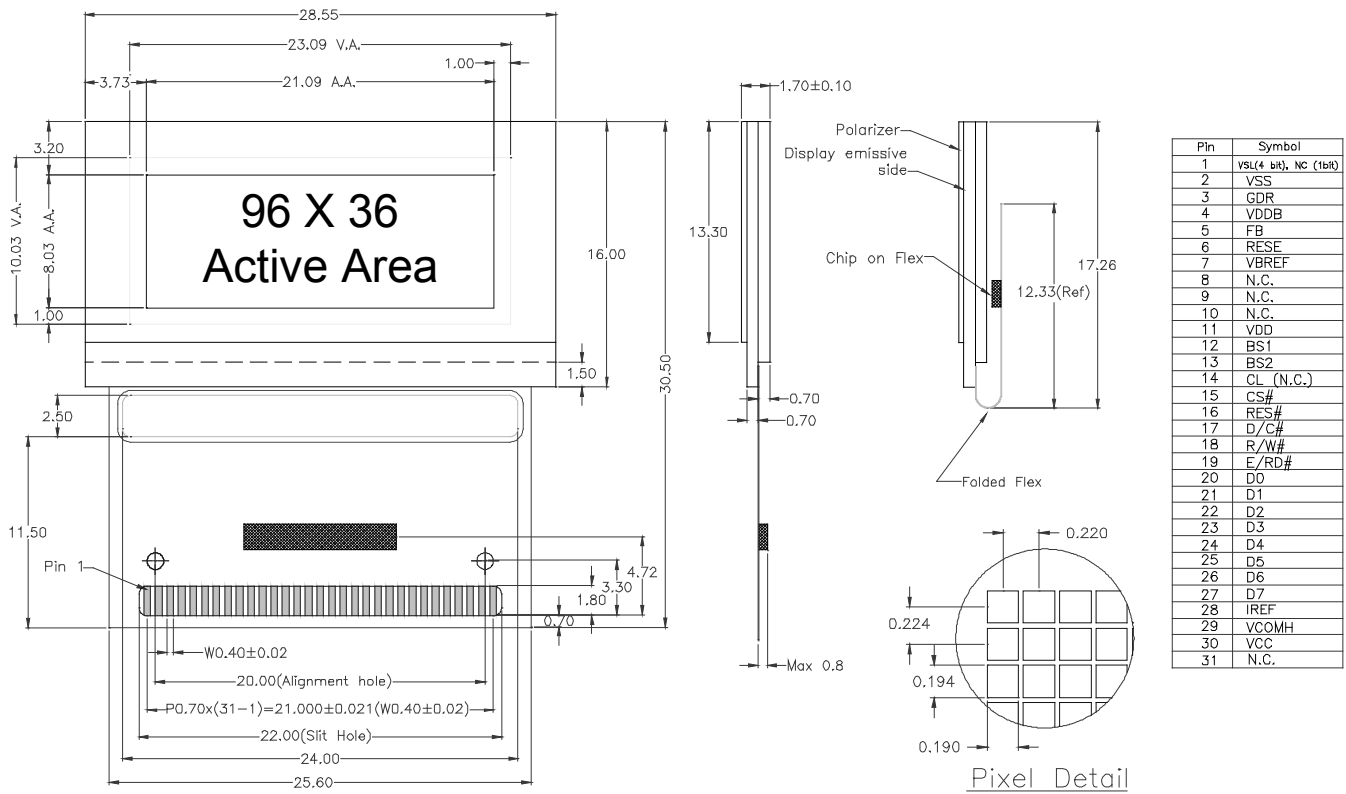

OLED DISPLAY SOLUTIONS

Pictiva™ 1.0-inch 96x36 OLED display

OS096036Px10MxxB10

Features

- RoHS Compliant
- White, Blue, or Area Color options available
- Low-power consumption for battery-powered devices
- 180° viewing angle

Display Format	96 Columns x 36 Rows				
Diagonal	1.0 inch				
Pixel Pitch	0.22 mm x 0.22 mm				
Color, Luminance & Lifetime	Color On Demand	CIE x	CIE y	cd/m ²	Lifetime hrs, 25°C
	Elegance Yellow	0.46	0.54	100/200*	40K/10K*
	Lime Green	0.37	0.62	120	10K
	Tiger Orange	0.63	0.37	50	10K
	Galaxy White	0.25	0.25	60	TBA
	Ocean Blue	0.14	0.17	30	TBA
Grayscale	1 or 4 bit				
Active Area	21.1 (W) X 8.0 (H) mm				
Module Size	28.6 (W) X 17.26 (H) X 1.7 (T) mm TAB FOLDED				
Viewing Angle	180°				
Contrast Ratio	2000:1 dark ambient				
Temperature	-30°C to +70°C Operating				
Voltage	2.4 V– 3.5V (Logic) 12V typical (OLED Supply)				
Power	0.05 mW (Sleep Mode)				
Interface	Parallel or Serial (SPI, I ² C), TAB interconnect				
Driver	SSD0303 (1-bit), SSD0323 (4-bit) on TAB				
Weight	1.6g nominal				

* High Brightness Mode

Mechanical Dimensions and Pin Description

Ordering Information

Part Number	Order Number	Description
1-bit		
OS096036PP10MY0B10	Q65110A3999	Pictiva™ 1.0 inch 96x36 OLED Display, Elegance Yellow
OS096036PP10MG1B10	Q65110A3998	Pictiva™ 1.0 inch 96x36 OLED Display, Lime Green
OS096036PP10MO1B10	Q65110A3997	Pictiva™ 1.0 inch 96x36 OLED Display, Tiger Orange
OS096036PP10MW1B10	Q65110A4518	Pictiva™ 1.0 inch 96x36 OLED Display, Galaxy White
OS096036PP10MB2B10	Q65110A4000	Pictiva™ 1.0 inch 96x36 OLED Display, Ocean Blue
4-bit		
OS096036PK10MY0B10	Q65110A3994	Pictiva™ 1.0 inch 96x36 OLED Display, Elegance Yellow
OS096036PK10MG1B10	Q65110A3993	Pictiva™ 1.0 inch 96x36 OLED Display, Lime Green
OS096036PK10MO1B10	Q65110A3992	Pictiva™ 1.0 inch 96x36 OLED Display, Tiger Orange
OS096036PK10MW1B10	Q65110A4517	Pictiva™ 1.0 inch 96x36 OLED Display, Galaxy White
OS096036PK10MB2B10	Q65110A3995	Pictiva™ 1.0 inch 96x36 OLED Display, Ocean Blue